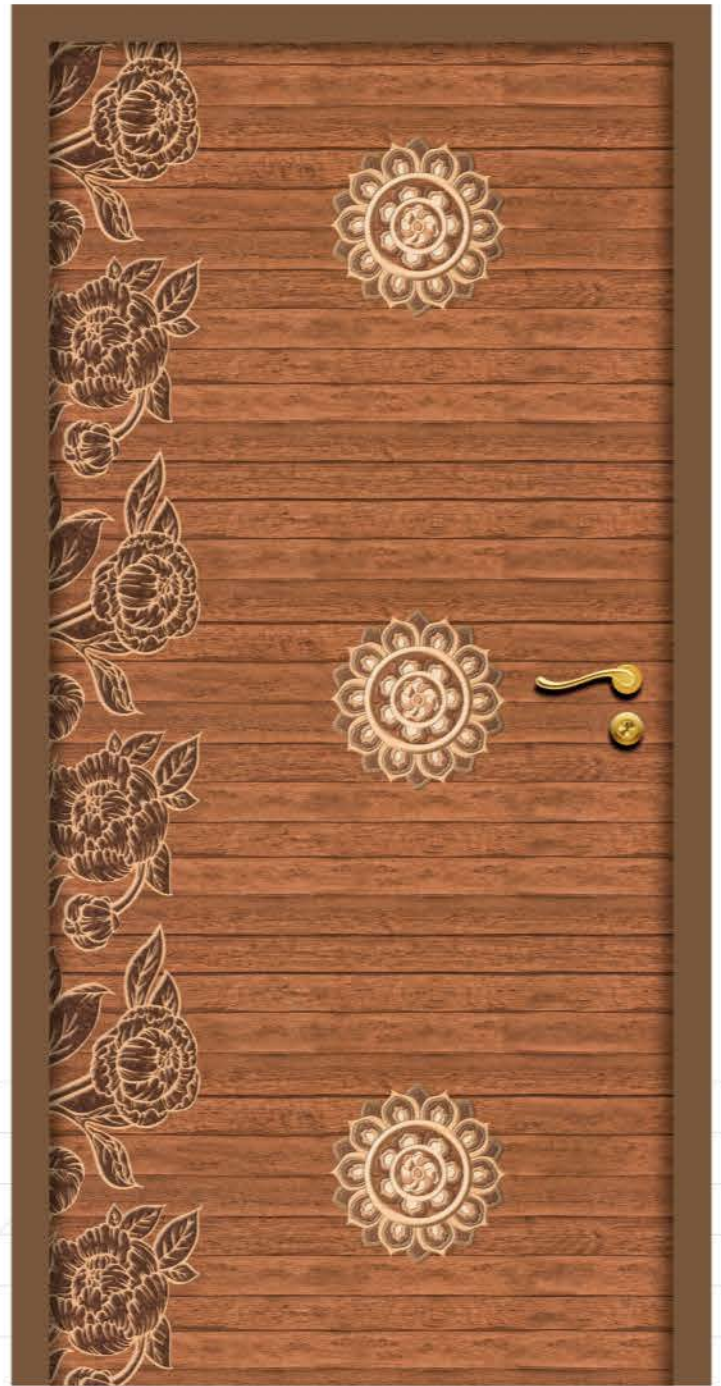

MERGE YOUR
REALITY WITH DESIRABLE
Imagination

Premium

DOOR COLLECTION

PD - 726

Available Size : 7' x 3.25'

Introducing the amalgamation of geometric and artsy designs, these premium door designs will set a comfy ambiance you can never get rid of.

PD - 728

Available Size : 7' x 3.25'

PD - 724

Available Size : 7' x 3.25'

* Colors may vary due to printing limitations

Premium

DOOR COLLECTION

DIGITAL • METAL • HIGH GLOSS