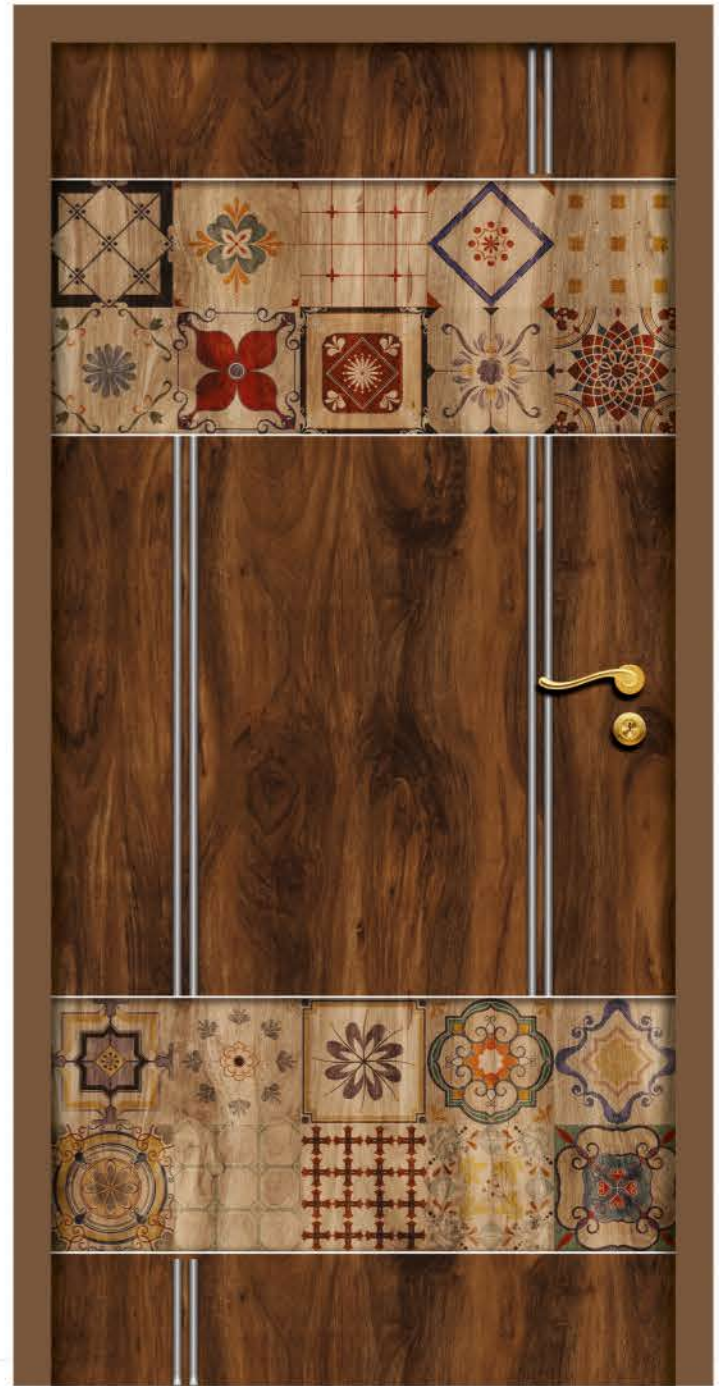

DOOR COLLECTION

PORTRAIT NATURAL INSIGHTS INSIDE YOUR SPACE

DG - 207

Available Size : 7' x 3.25'

Make your space a place of artistry with these incredibly salient door designs. These traditional modern wooden inspired shades will provide the appropriate charm to your living.

DG - 205

Available Size : 7' x 3.25'

* Colors may vary due to printing limitations

DIGITAL • METAL • HIGH GLOSS

Northern[®]
LAMINATES *World Waits For...*

DG - 210

Available Size : 7' x 3.25'

DG - 209

Available Size : 7' x 3.25'

* Colors may vary due to printing limitations

EXCLUSIVE

Metallic

DOOR COLLECTION

Balance the zeal of your space with these refined acts done by the arts men that adds a unique mixture of originality and panache to your living.