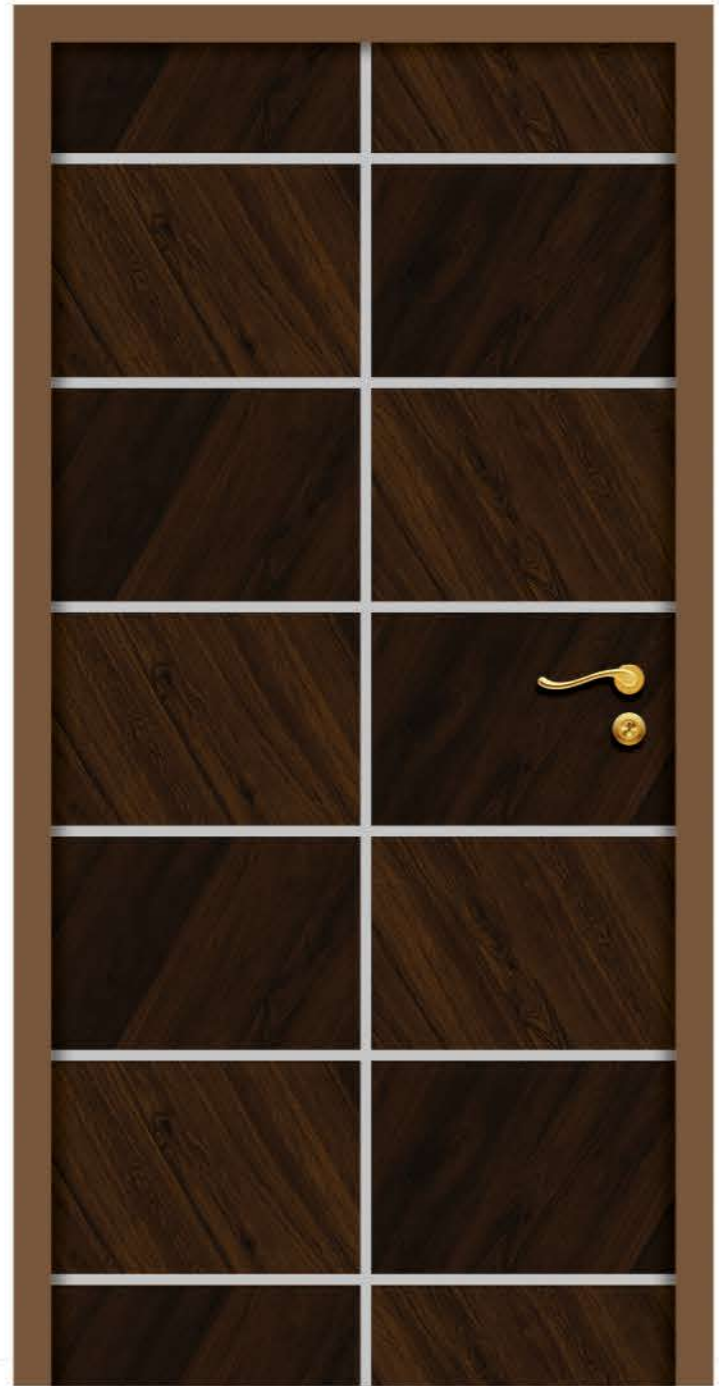

Available Size : 7' x 3.25'

SPD - 714

Available Size : 7' x 3.25'

* Colors may vary due to printing limitations

Silver Premium

DOOR COLLECTION

DIGITAL • METAL • HIGH GLOSS

Explore the conscience of your interior with the skilled craftsmanship.

SPD - 713

Available Size : 7' x 3.25'

SPD - 712

Available Size : 7' x 3.25'

**MESMERIZING
ELEGANCE FOR
EVERY SPACE**

SPD - 716

Available Size : 7' x 3.25'

SPD - 706