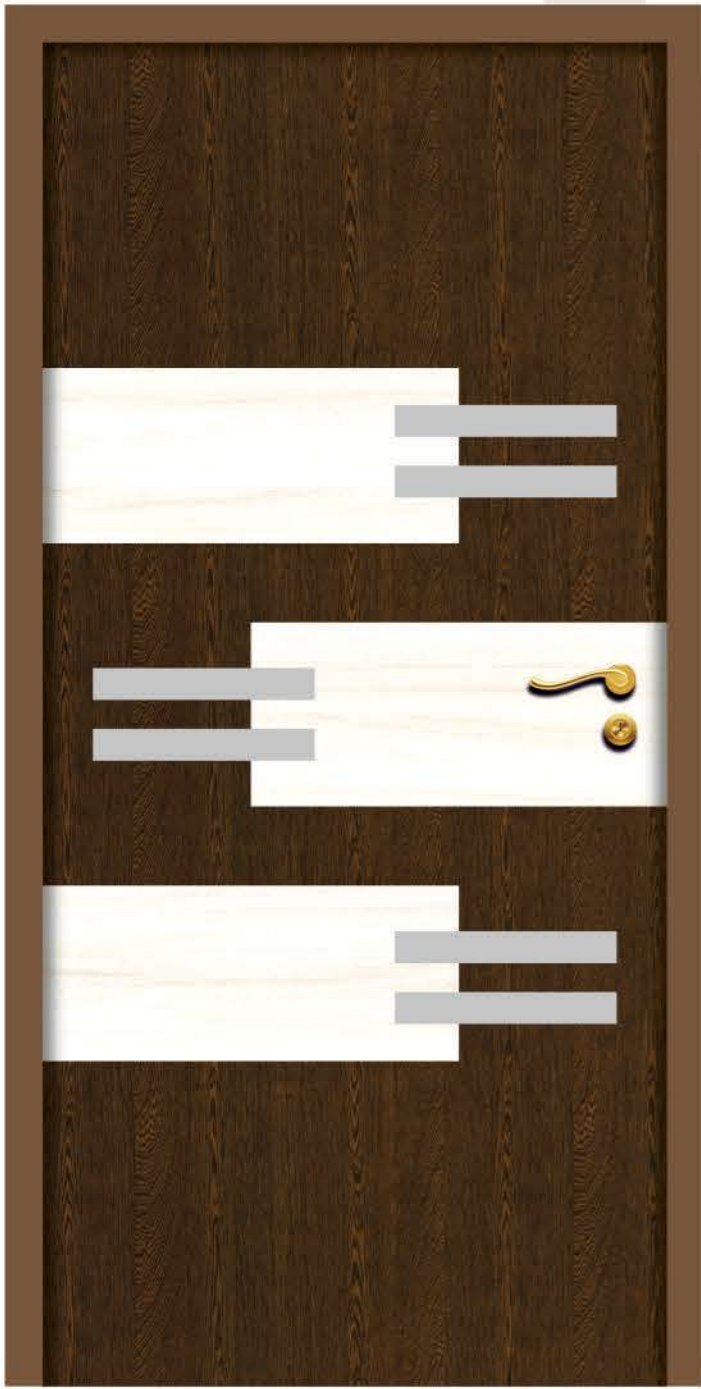

EMD - 410

Available Size : 7' x 3.25' • 8' x 4'

A POETIC
ADAPTATION TO YOUR
HOME

EXCLUSIVE
Metallic
 DOOR COLLECTION

AN EXCELLENT BLEND FOR A **MODERN EXOTIC** LIVING

EMD - 407

Available Size : 7' x 3.25' • 8' x 4'