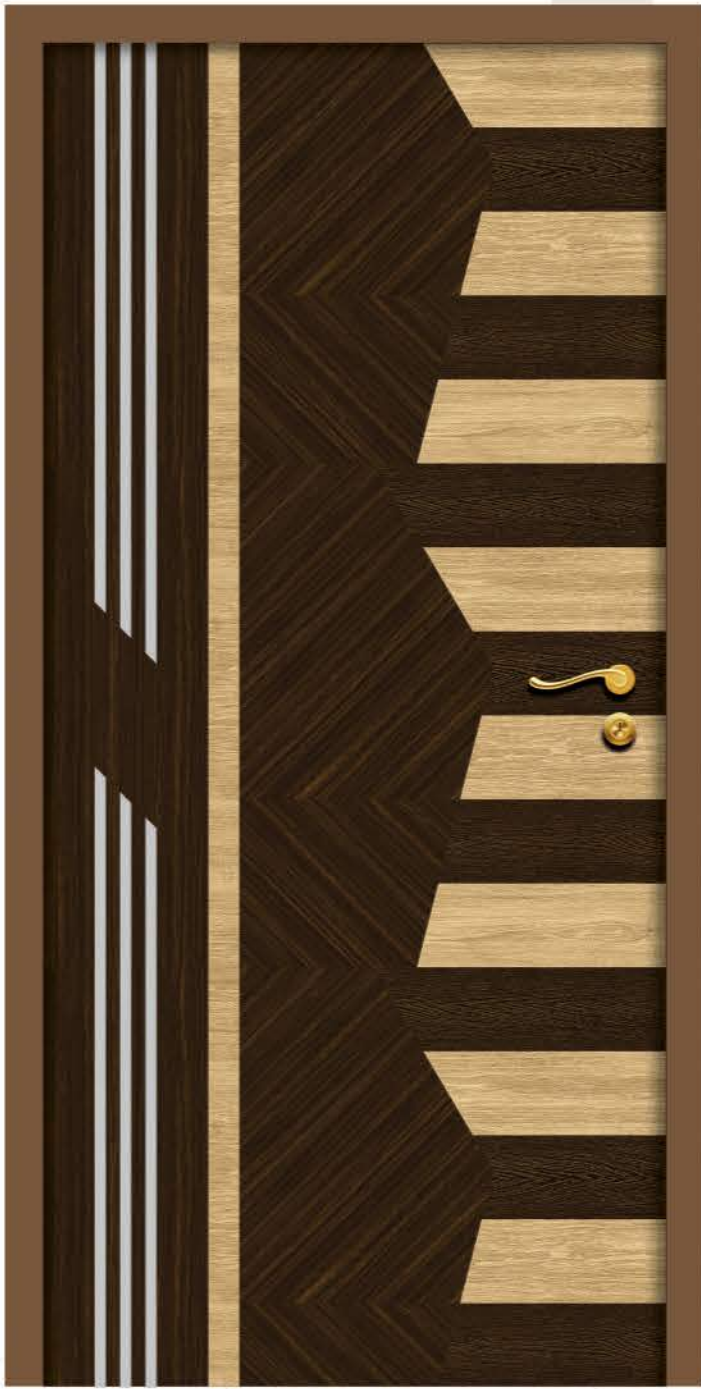

SPD - 713

Available Size : 7' x 3.25'

SPD - 712

Available Size : 7' x 3.25'

**MESMERIZING
ELEGANCE FOR
EVERY SPACE**

SPD - 716

Available Size : 7' x 3.25'

SPD - 706

Available Size : 7' x 3.25'

* Colors may vary due to printing limitations

Silver Premium

DOOR COLLECTION

Beauty and quality equally diluted for a perfect blend. Creating lifestyle for a modern living with exquisite expertise.