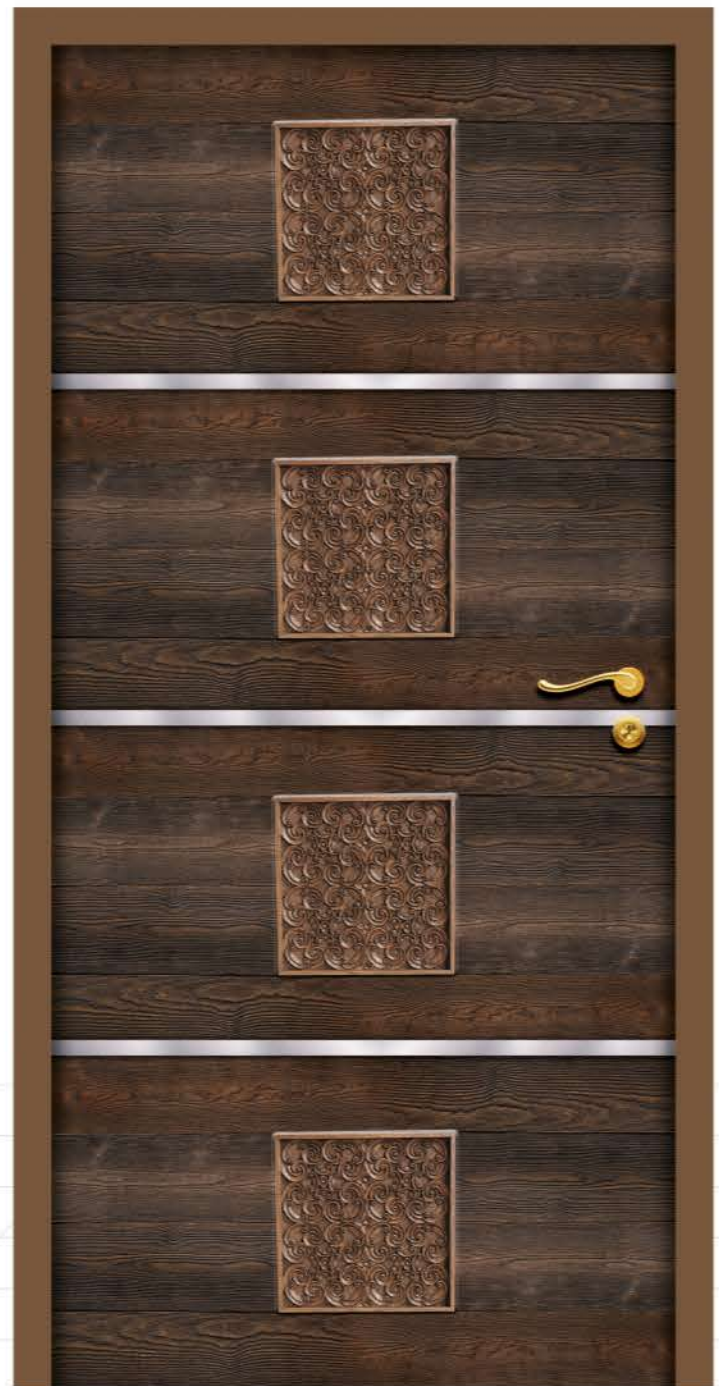

DOOR COLLECTION

PORTRAIT NATURAL INSIGHTS INSIDE YOUR SPACE

DG - 207

Available Size : 7' x 3.25'

Make your space a place of artistry with these incredibly salient door designs. These traditional modern wooden inspired shades will provide the appropriate charm to your living.

DG - 205

Available Size : 7' x 3.25'

* Colors may vary due to printing limitations

DIGITAL • METAL • HIGH GLOSS

Northern[®]
LAMINATES *World Waits For...*

DG - 210

Available Size : 7' x 3.25'

DG - 209