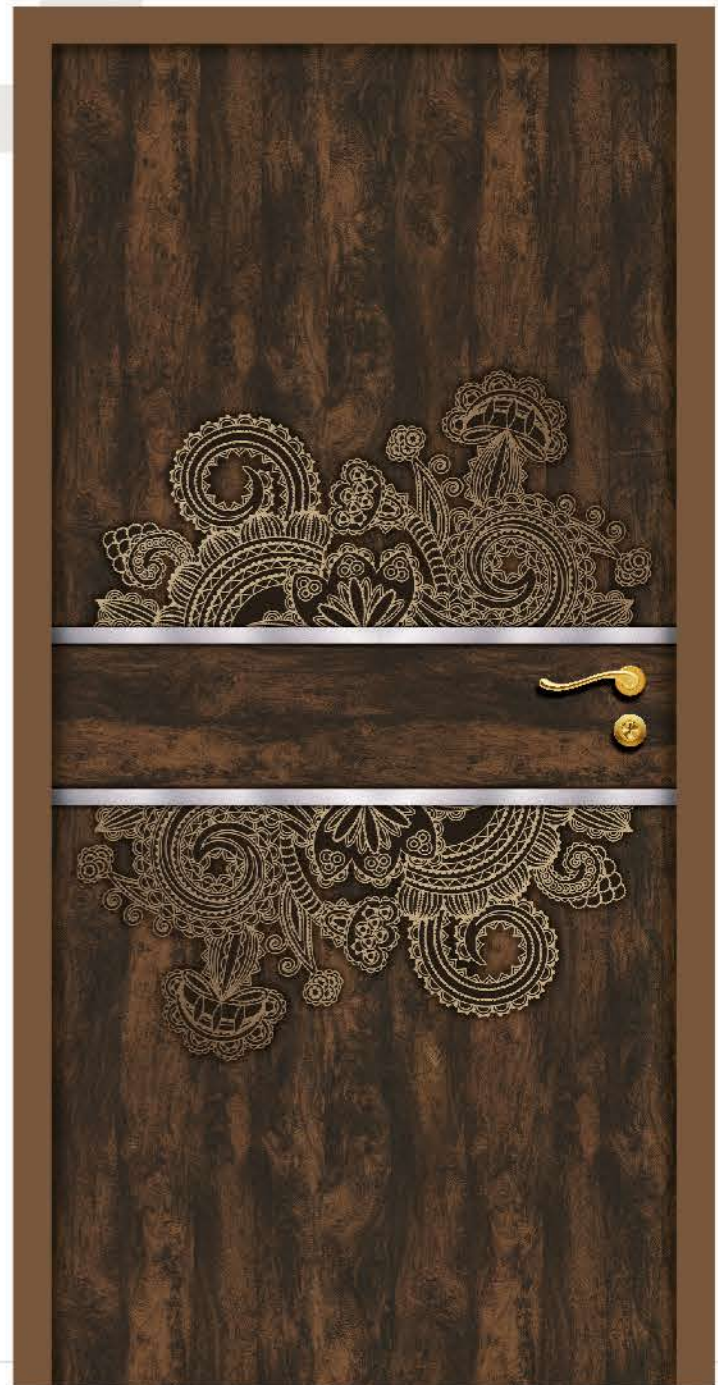

Available Size : 7' x 3.25' • 8' x 4'

* Colors may vary due to printing limitations

CREATING
AN INEXPLICABLE
ENIGMA

Exhibit
the unique act of art and
science coming together to
create exceptionally crafted laminates.

HDG - 208

Available Size : 7' x 3.25' • 8' x 4'

HDG - 212

Available Size : 7' x 3.25'

* Colors may vary due to printing limitations

HighGloss Premium

DOOR COLLECTION

Surfaces you'll love to feel and designs that'll be your dearest muse are here to escalate your lifestyle and reinvent your inner persona to flaunt it with poise.