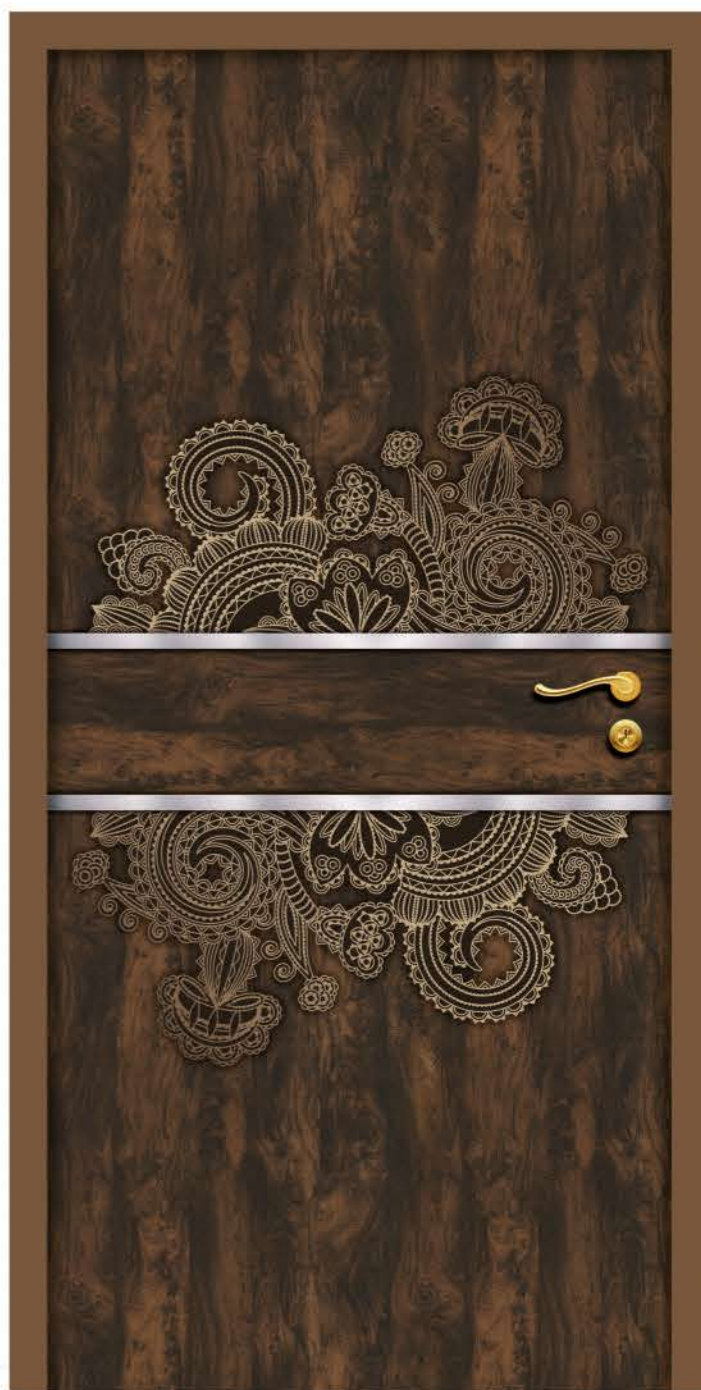

DG - 212

Available Size : 7' x 3.25'

* Colors may vary due to printing limitations