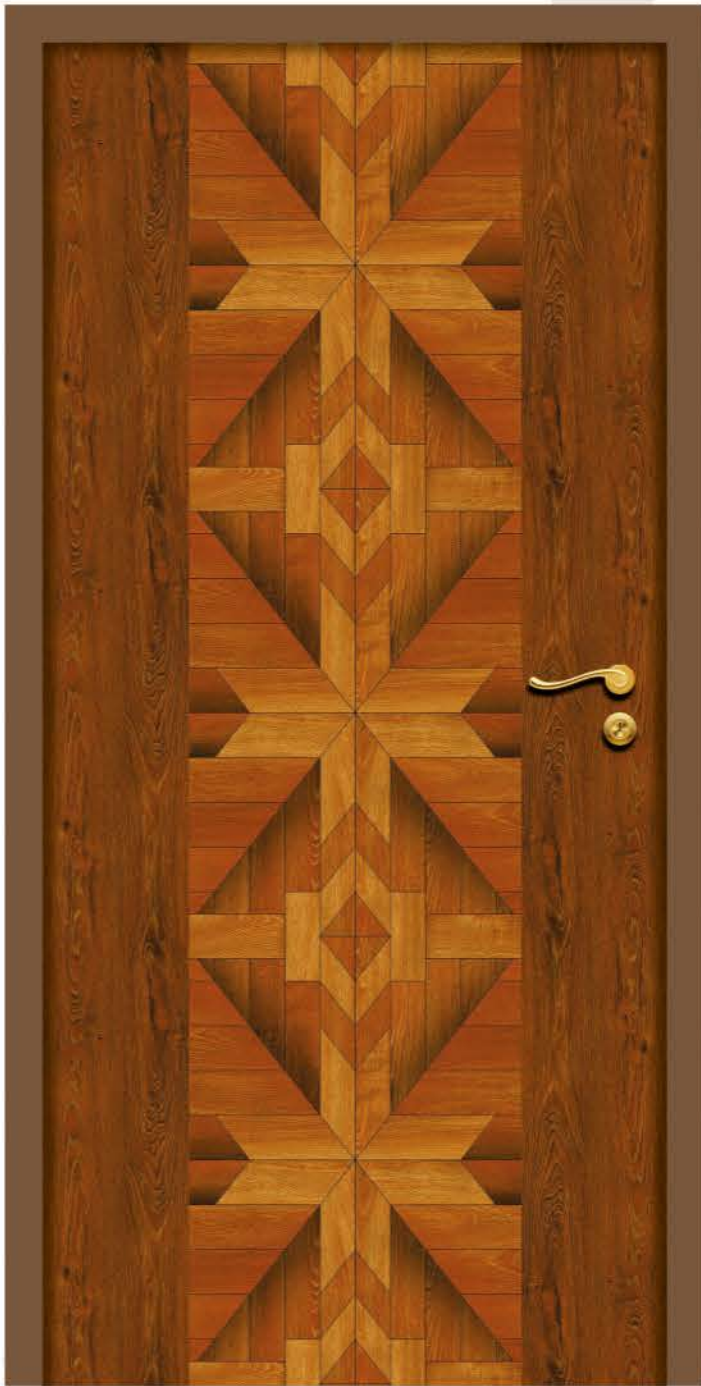

PD - 709

Available Size : 7' x 3.25'

PD - 708

Available Size : 7' x 3.25'

CAST THE
IMPRESSIONS OF YOUR
IMAGINATION AT YOUR **LIVING**

PD - 717

Available Size : 7' x 3.25'

PD - 711

Available Size : 7' x 3.25'

* Colors may vary due to printing limitations

Premium

DOOR COLLECTION

Indulge yourself in
the creative design door and experience
a never before experience with these.

PD - 705

Available Size : 7' x 3.25'